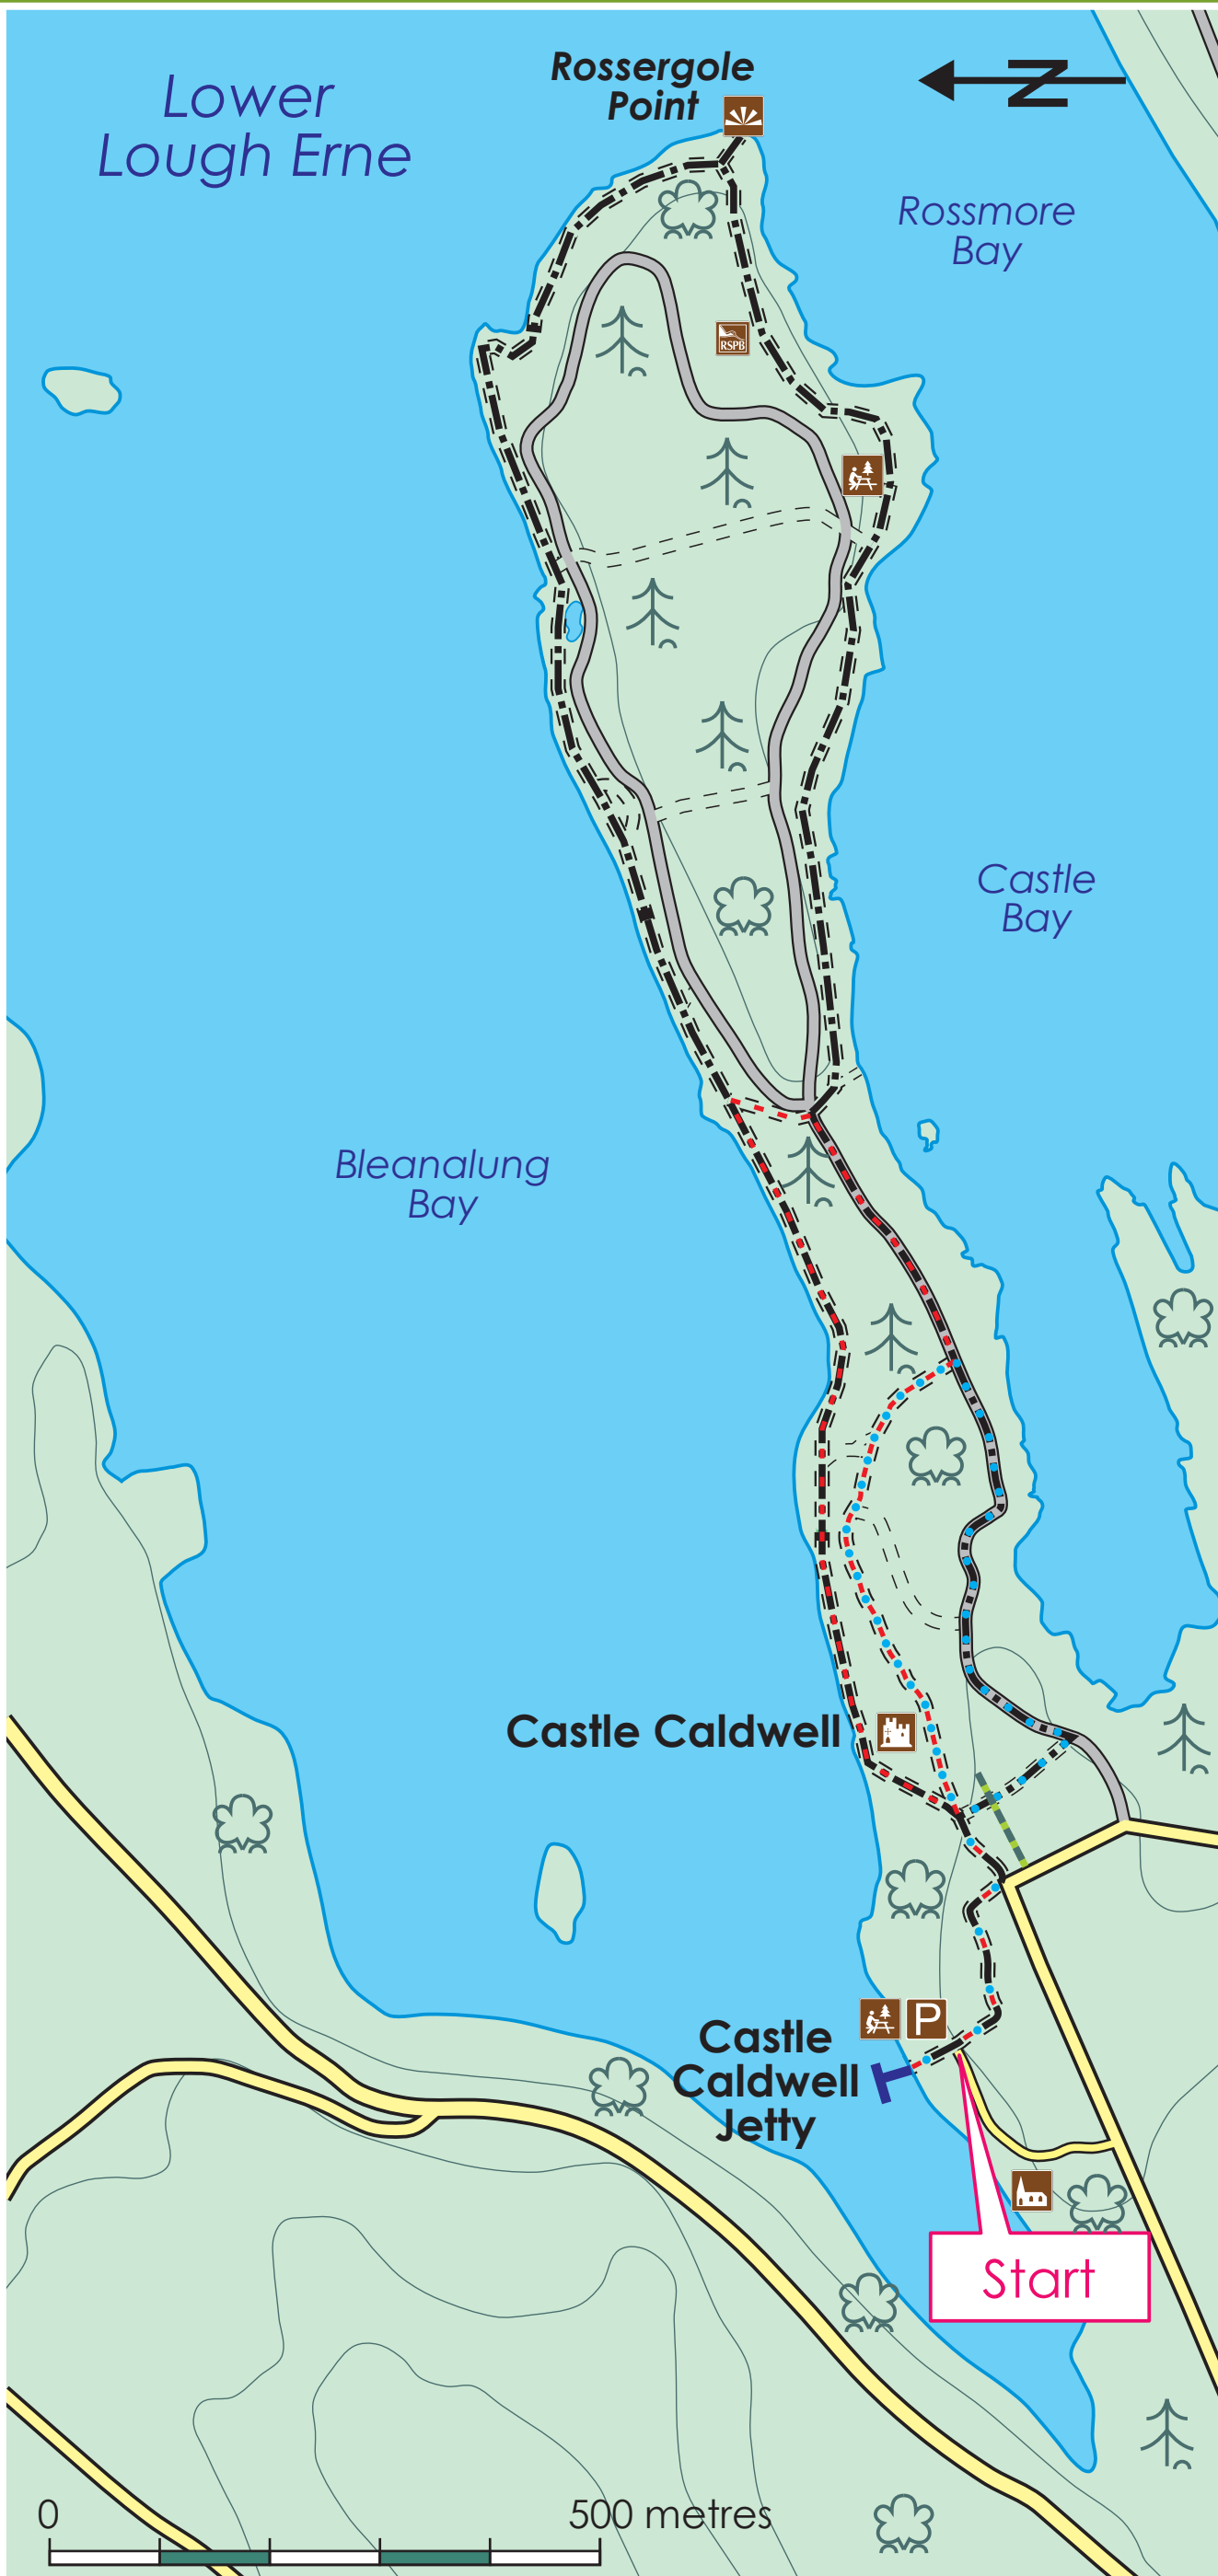

# Castle Caldwell Woodland & Lough Walk

- Castle Scenic Walk
- Beechwood Walk
- Rossergole Point Walk
- Public Road
- Forest Track
- Footpath
- Contours
- Jetty
- Stone Wall
- Forest Area
- Pond
- Parking
- View Point
- Picnic area
- Ruined Church
- Castle
- Nature reserve